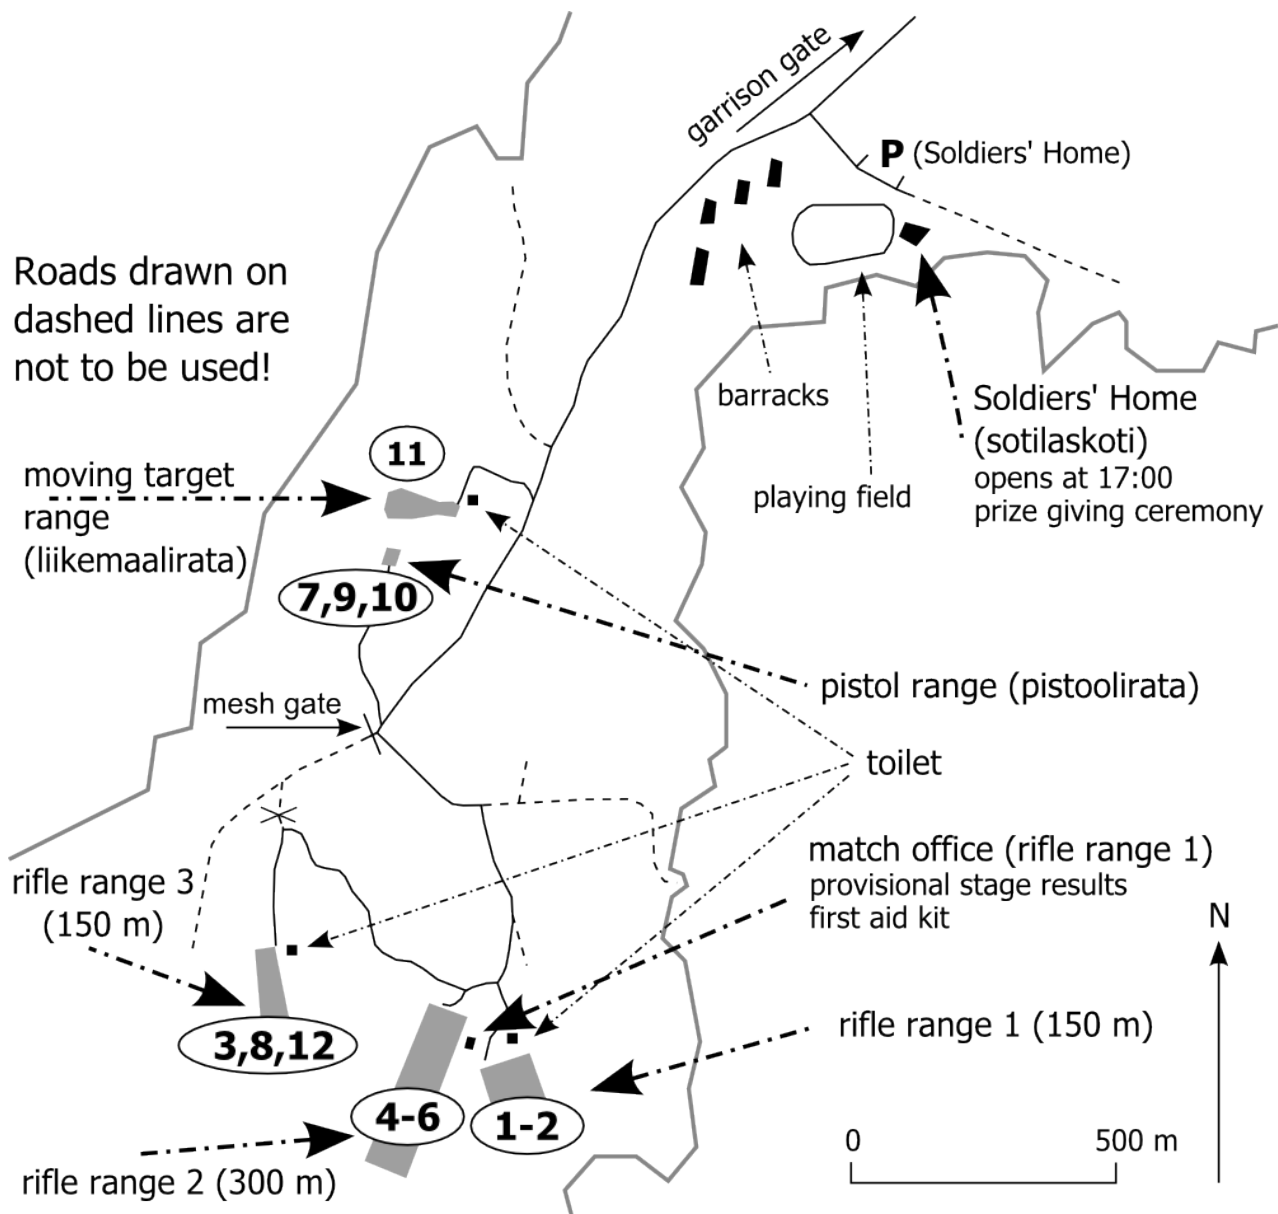

Finnish Shotgun Championship 2016

Main match squad number is your starting stage number.

Stage shooting order: 1 → 2 → 4 → 5 → 6 → 3 → 8 → 12 → 7,9,10 → 11 → 1

Stage ammunition counts and type:

- stage 1: 14 bird
- stage 2: 16 bird
- stage 3: 8 bird
- stage 4: 8 bird
- stage 5: 12 slug
- stage 6: 8 slug
- stage 7: 7 buck
- stage 8: 15 bird
- stage 9: 7 bird
- stage 10: 8 bird
- stage 11: 23 bird
- stage 12: 24 bird